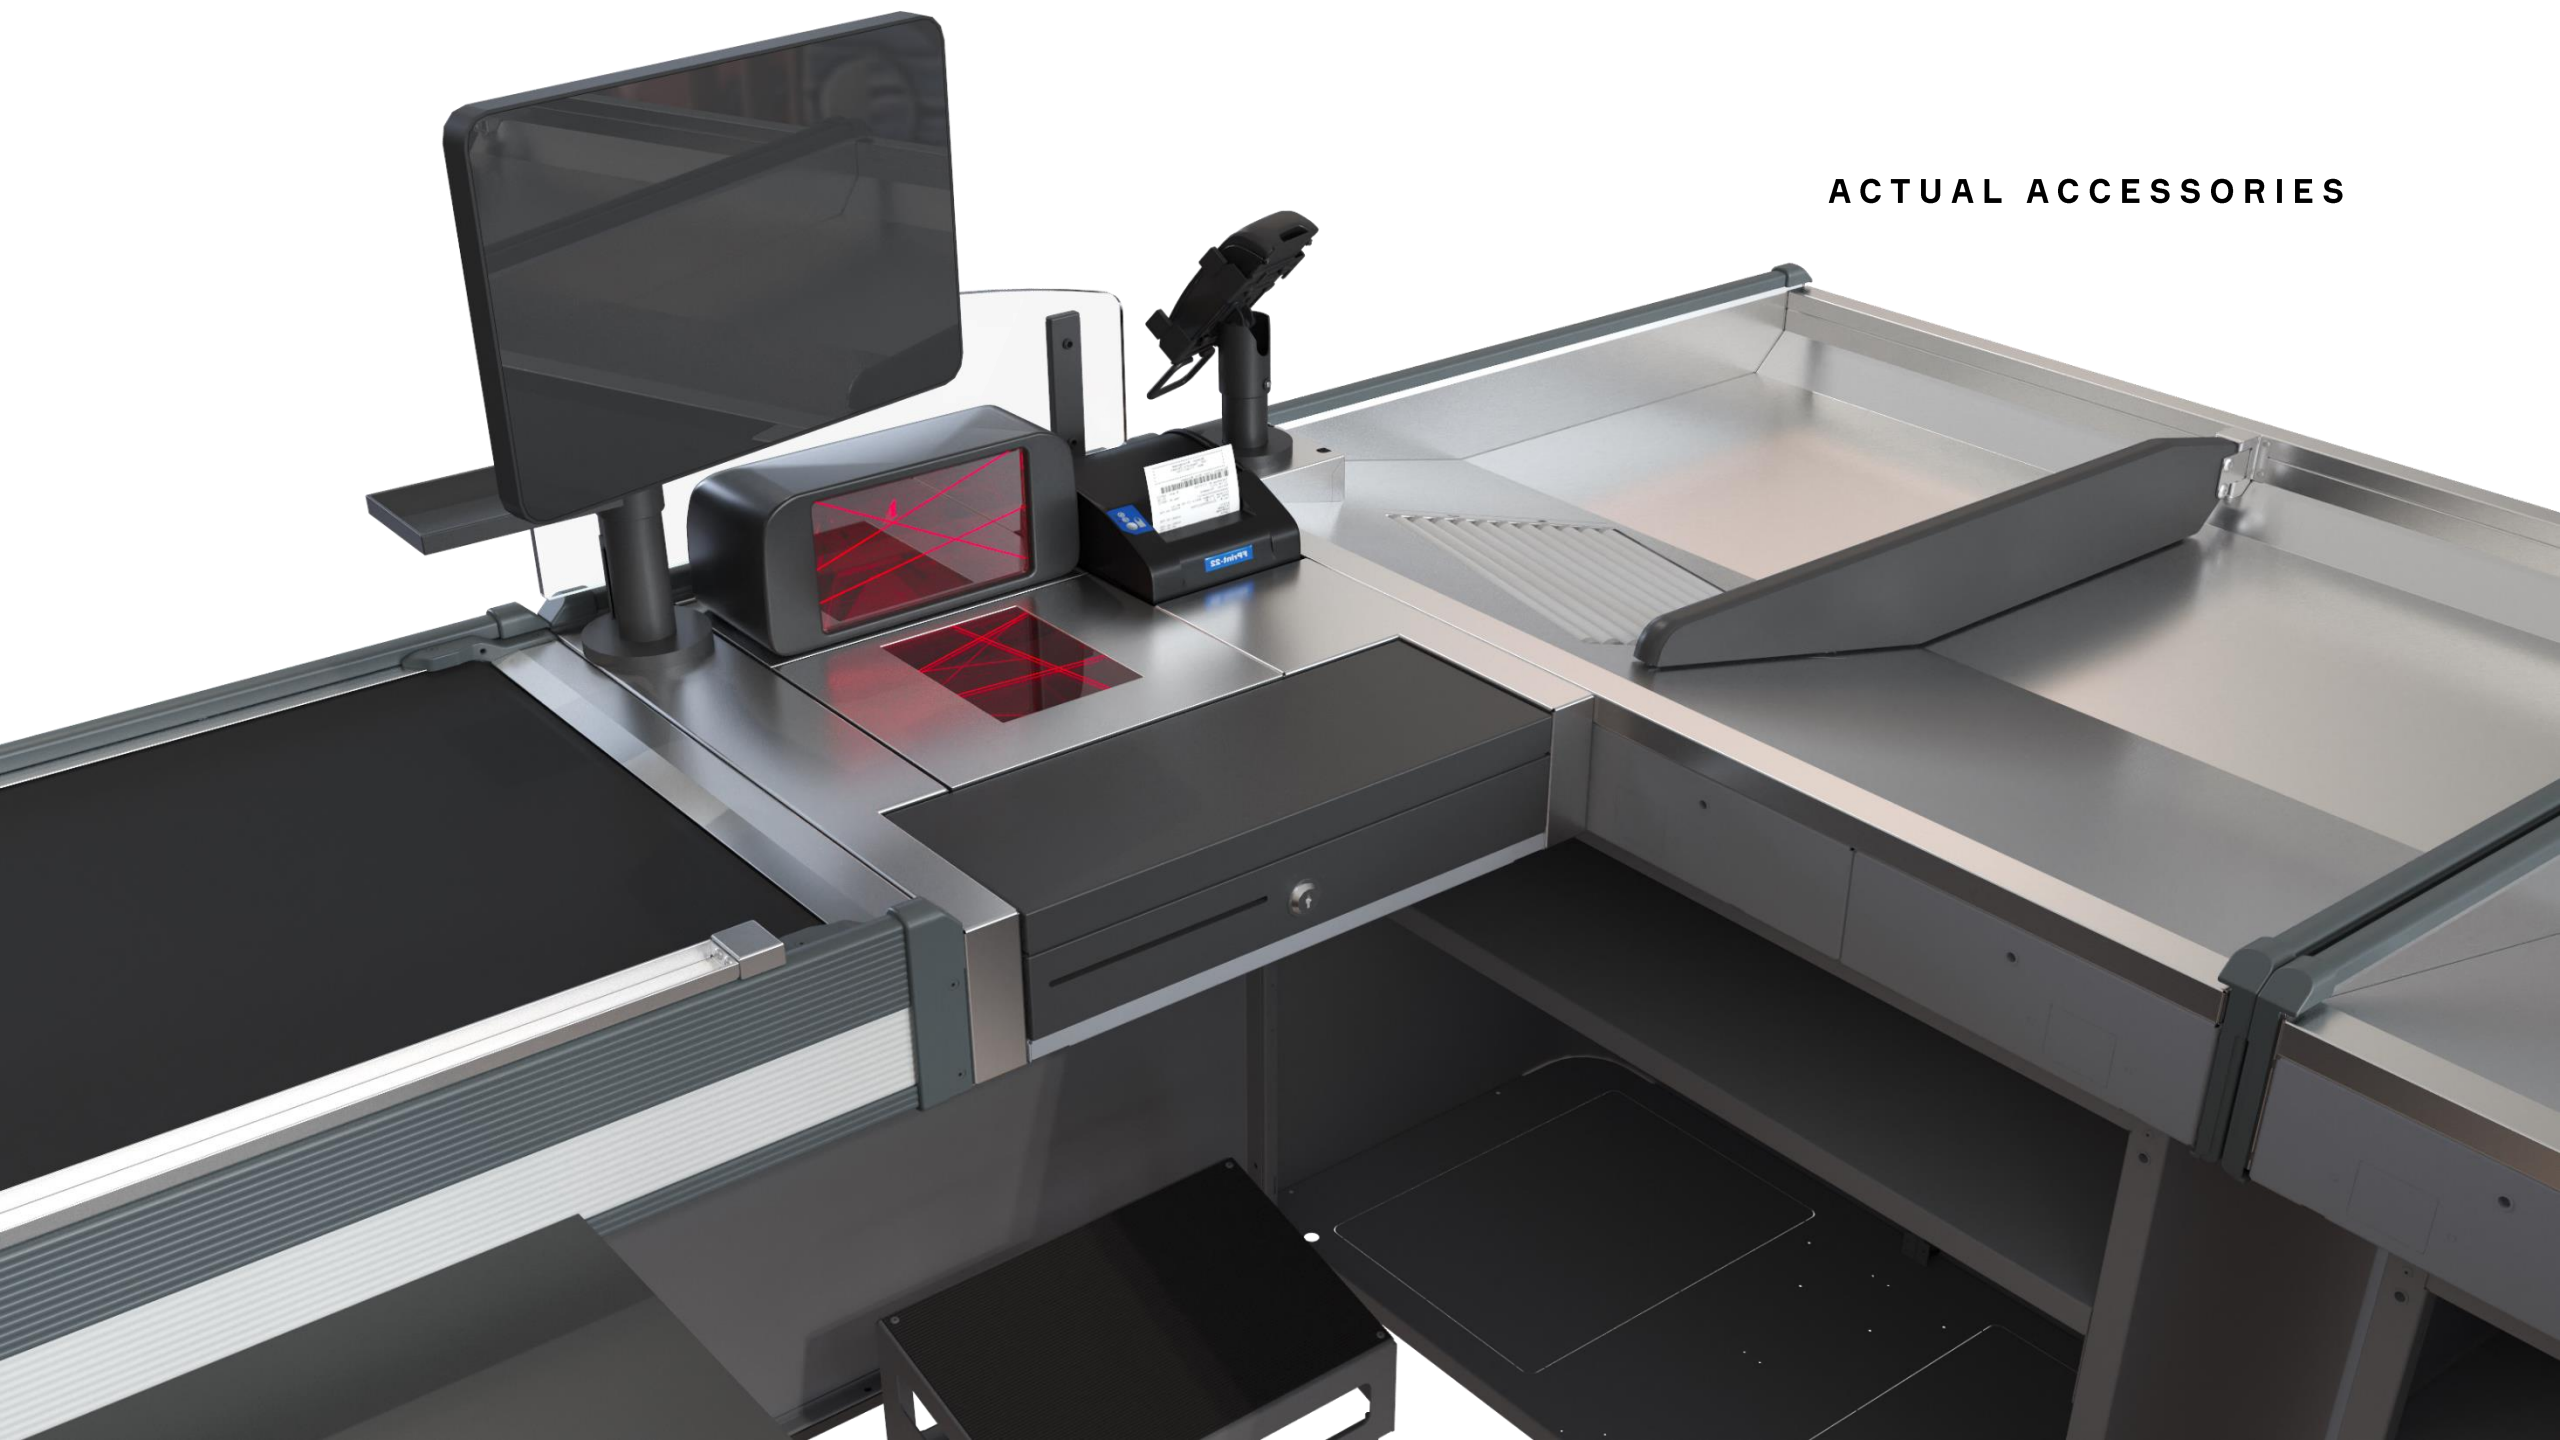

ACTUAL ACCESSORIES