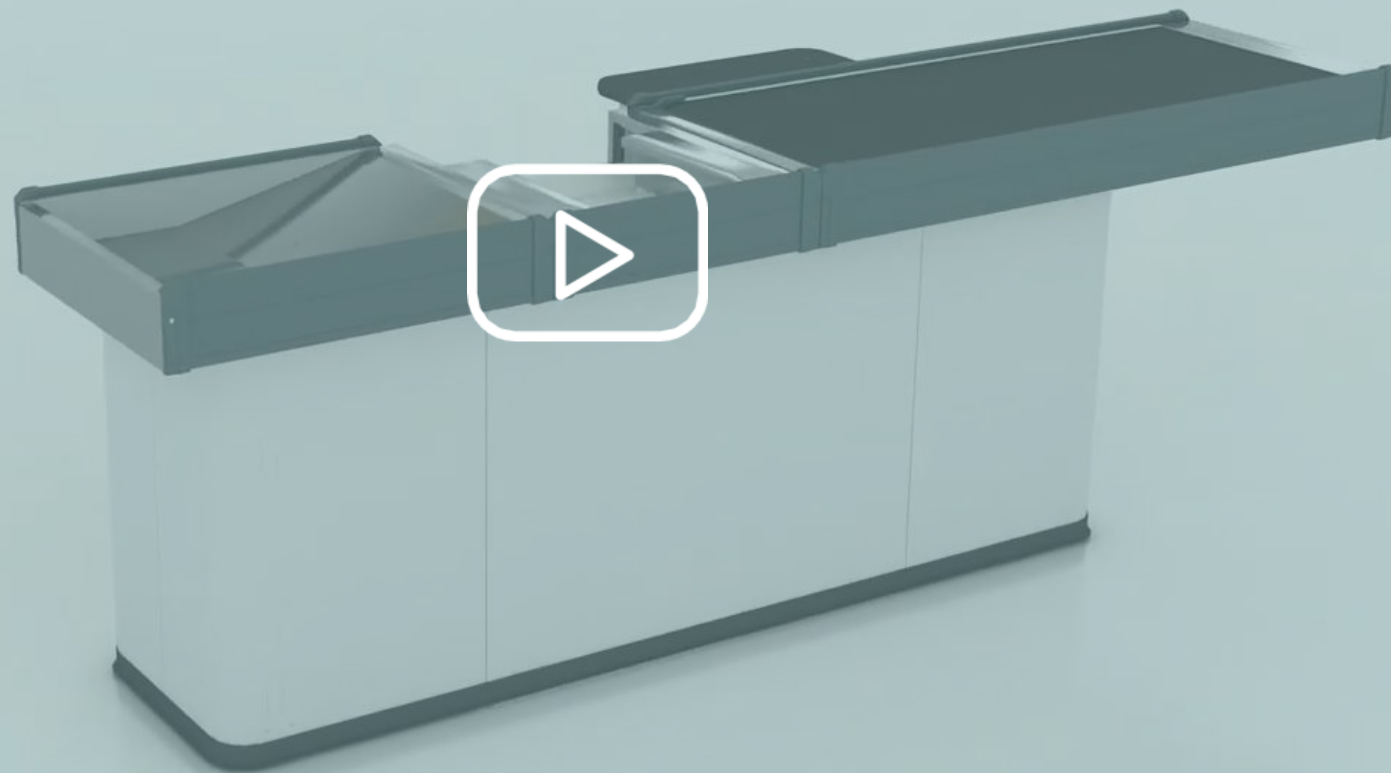

press Play to watch
video on Youtube