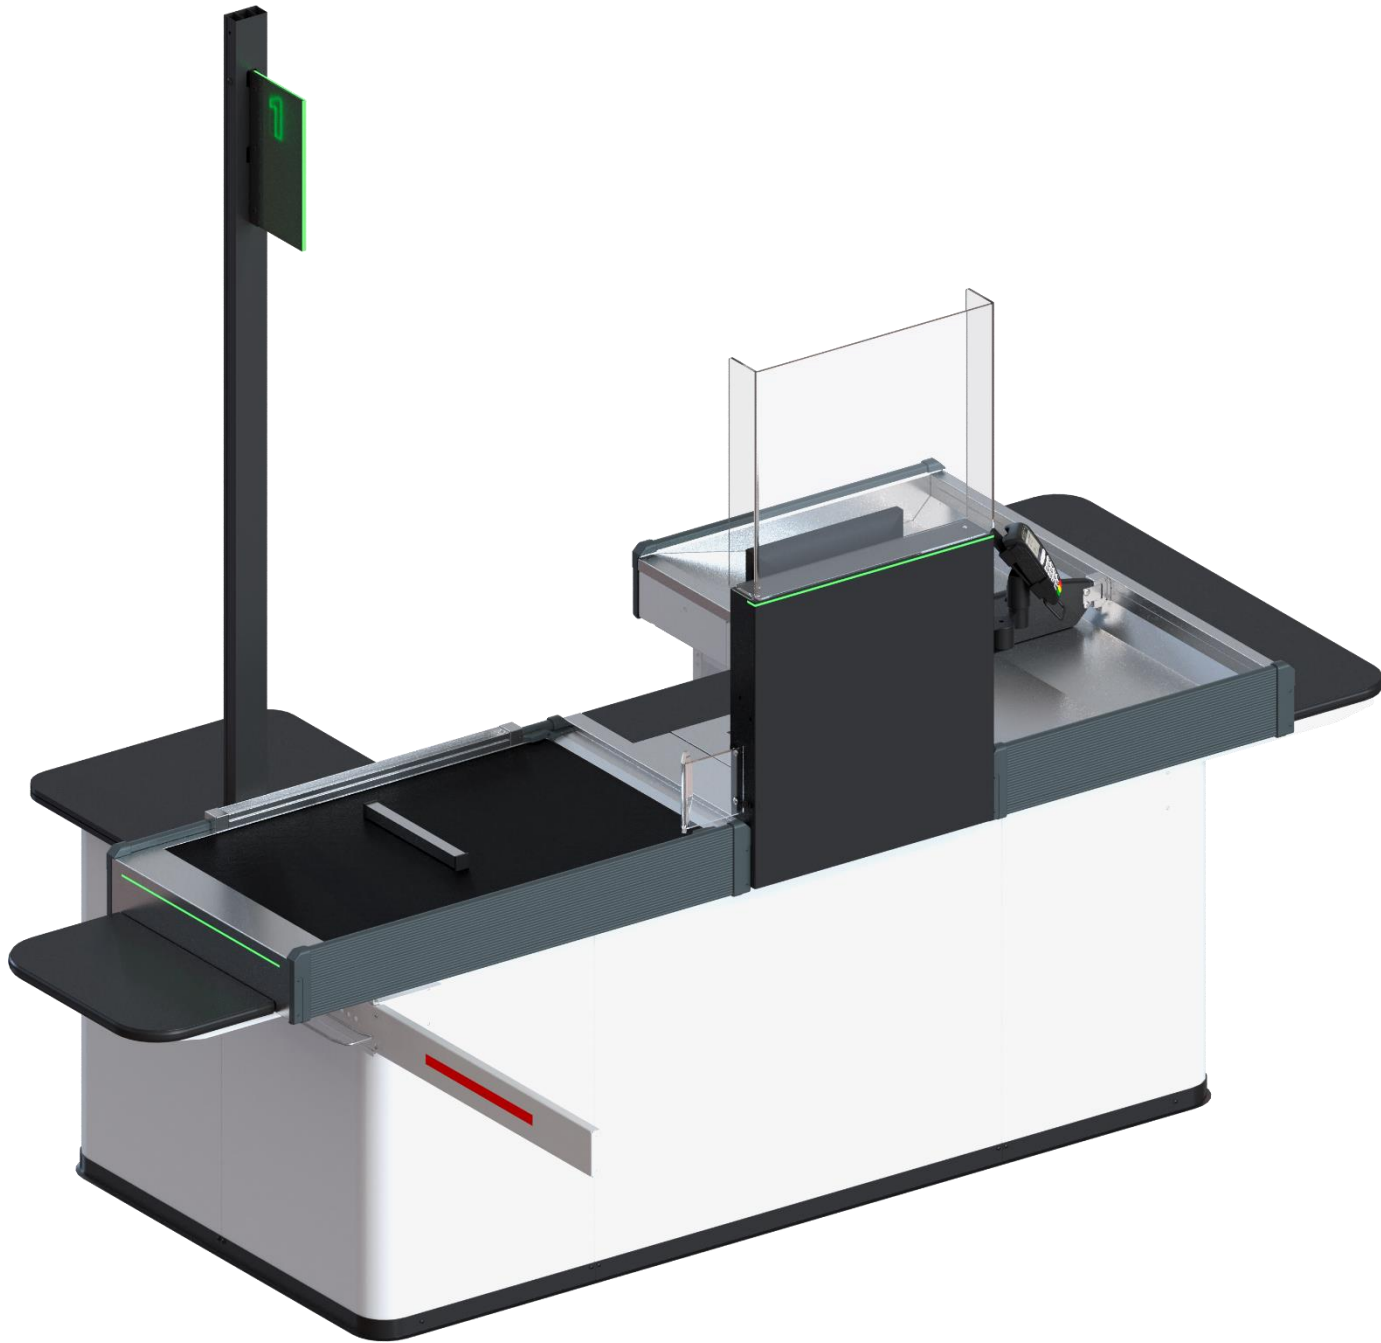

EVO SELINE

Modern checkout counters

Modern shoppers are becoming more experience-oriented and want the paying process to run smooth and quickly

These factors led to some major changes in the image of physical stores

Since the transformation of retail space requires the evolution of equipment and paying methods, new concepts, hardware and software tools being introduced

The EVO SELINE range of counters was designed to meet the new customers' expectations based on speed, convenience and the personalization of shopping experience

EVO
S E L I N E

RANGE

TYPE ONE

Checkout counter with a wide basin and cashier's desk

The format of stores from mini-markets to hypermarkets

TYPE TWO

Checkout counter with a narrow basin
and cash desk

Format from mini-markets to
hypermarkets

MATTE SURFACE

MODERN EXPO

LED INDICATION

UP TO 10 L OF LIQUID

CONTACTLESS SENSOR

TWIST PROTOTYPE

COLORS

PURE WHITE
RAL 9016