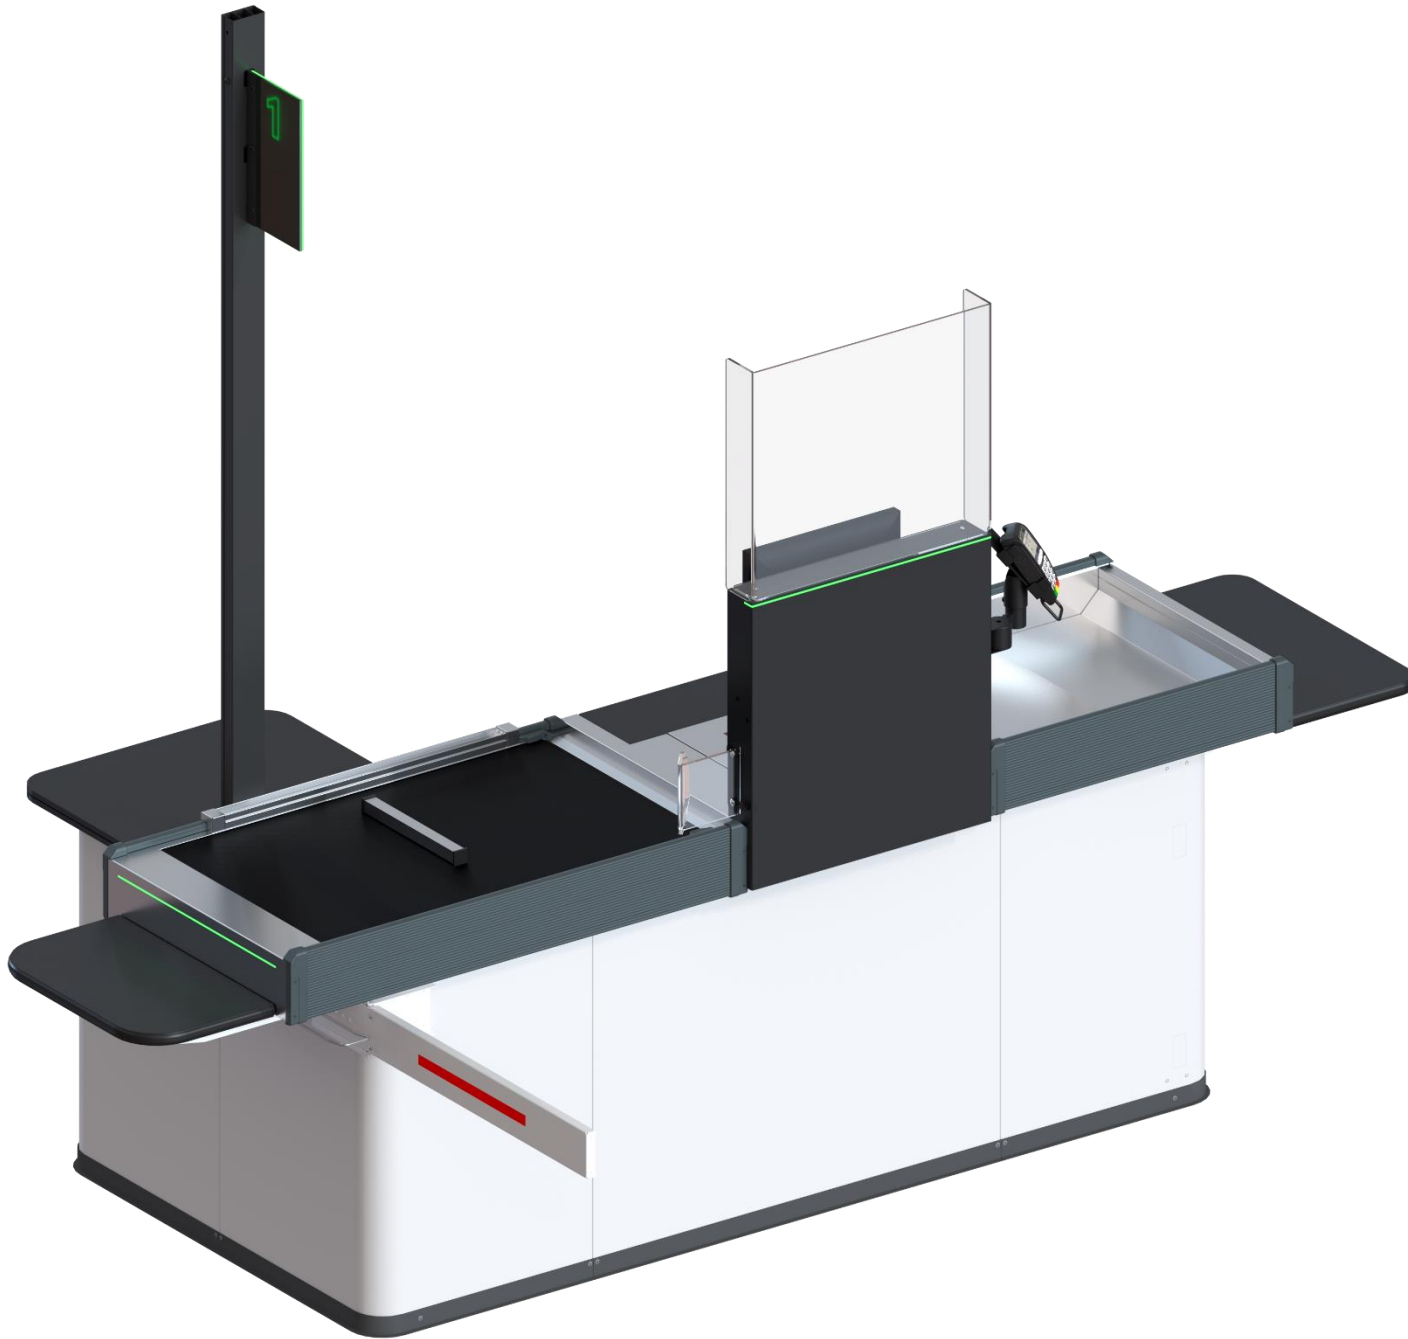

Since the transformation of retail space requires the evolution of equipment and paying methods, new concepts, hardware and software tools being introduced

The EVO SELINE range of counters was designed to meet the new customers' expectations based on speed, convenience and the personalization of shopping experience

EVO
S E L I N E

RANGE

TYPE ONE

Checkout counter with a wide basin and cashier's desk

The format of stores from mini-markets to hypermarkets

TYPE TWO

Checkout counter with a narrow basin
and cash desk

Format from mini-markets to
hypermarkets

TYPE THREE

Checkout counter with a wide basin

The format from mini-markets to hypermarkets and even Cash & Carry

TYPE FOUR

Checkout counter with narrow basin

The format from mini-markets to hypermarkets and even Cash & Carry