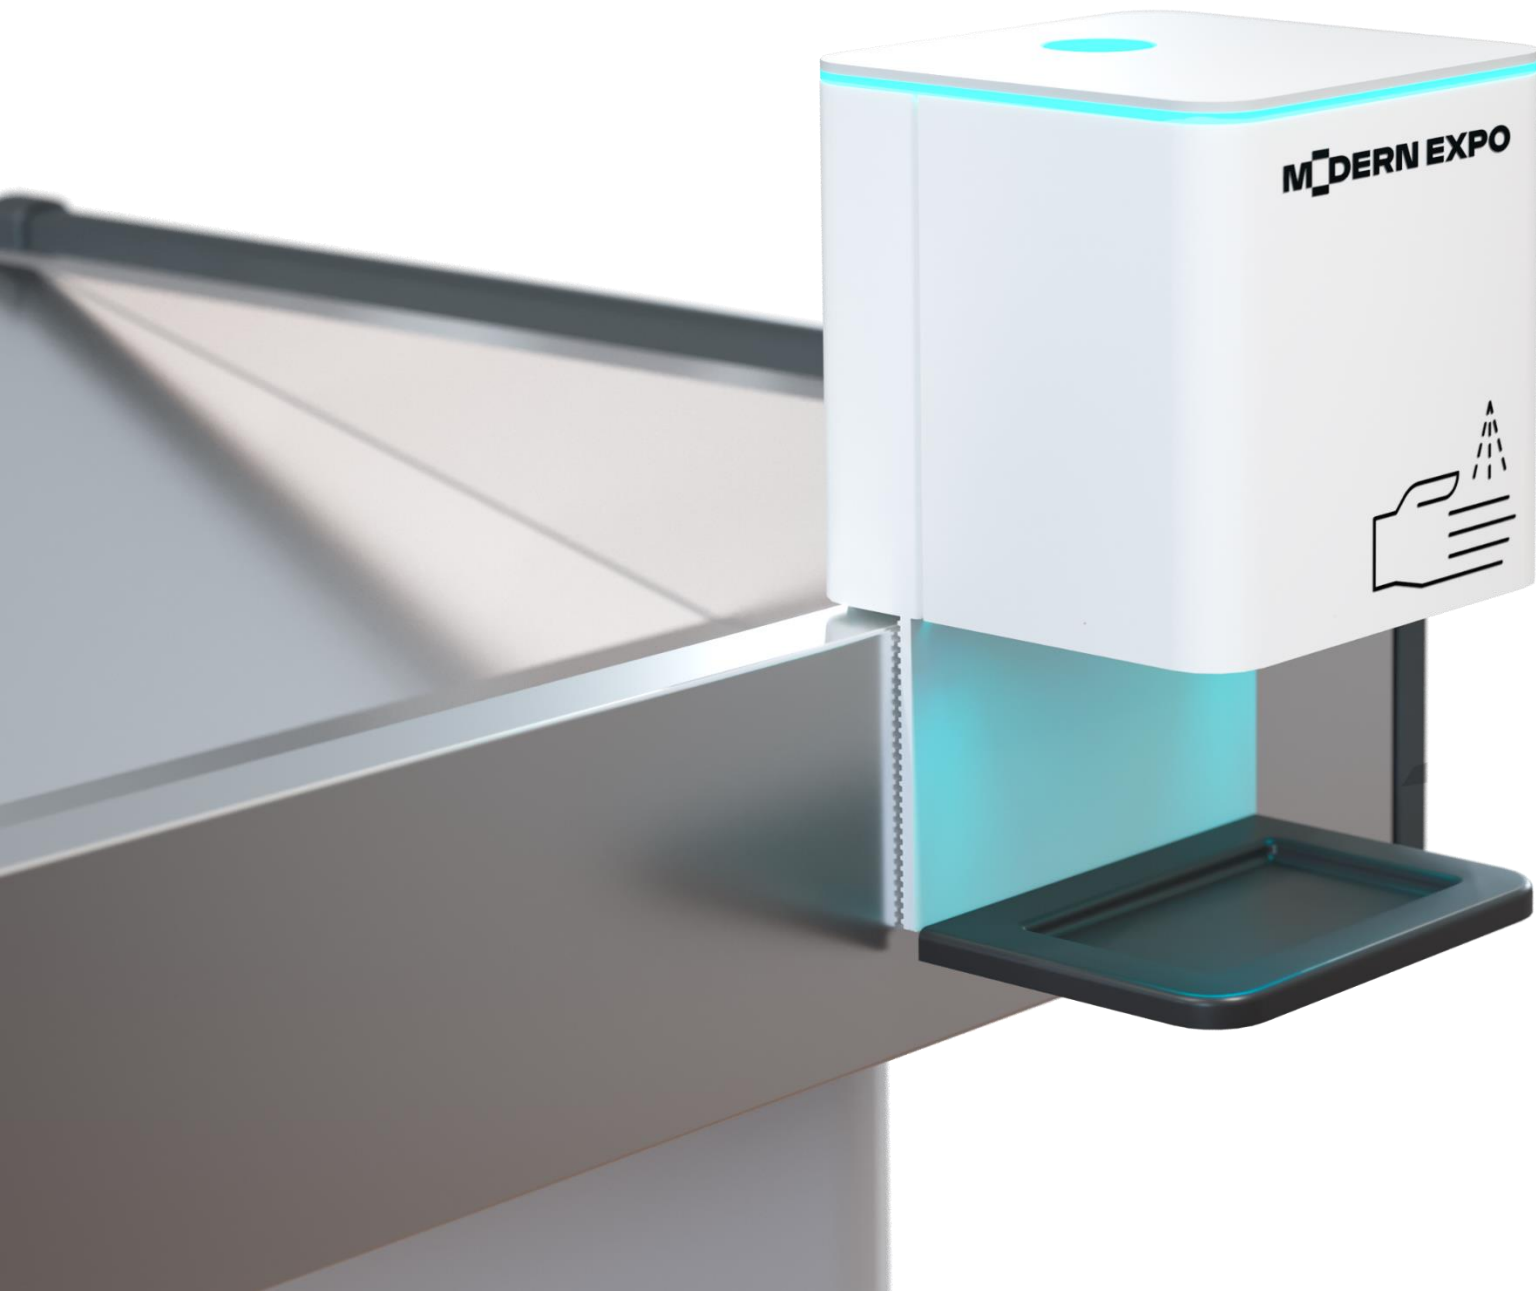

Since the transformation of retail space requires the evolution of equipment and paying methods, new concepts, hardware and software tools being introduced

The EVO SELINE range of counters was designed to meet the new customers' expectations based on speed, convenience and the personalization of shopping experience

EVO
S E L I N E

RANGE

TYPE ONE

Checkout counter with a wide basin and cashier's desk

The format of stores from mini-markets to hypermarkets

TYPE TWO

Checkout counter with a narrow basin
and cash desk

Format from mini-markets to
hypermarkets

MATTE SURFACE

MODERN EXPO

LED INDICATION

UP TO 10 L OF LIQUID

CONTACTLESS SENSOR

TWIST PROTOTYPE

COLORS

PURE WHITE
RAL 9016