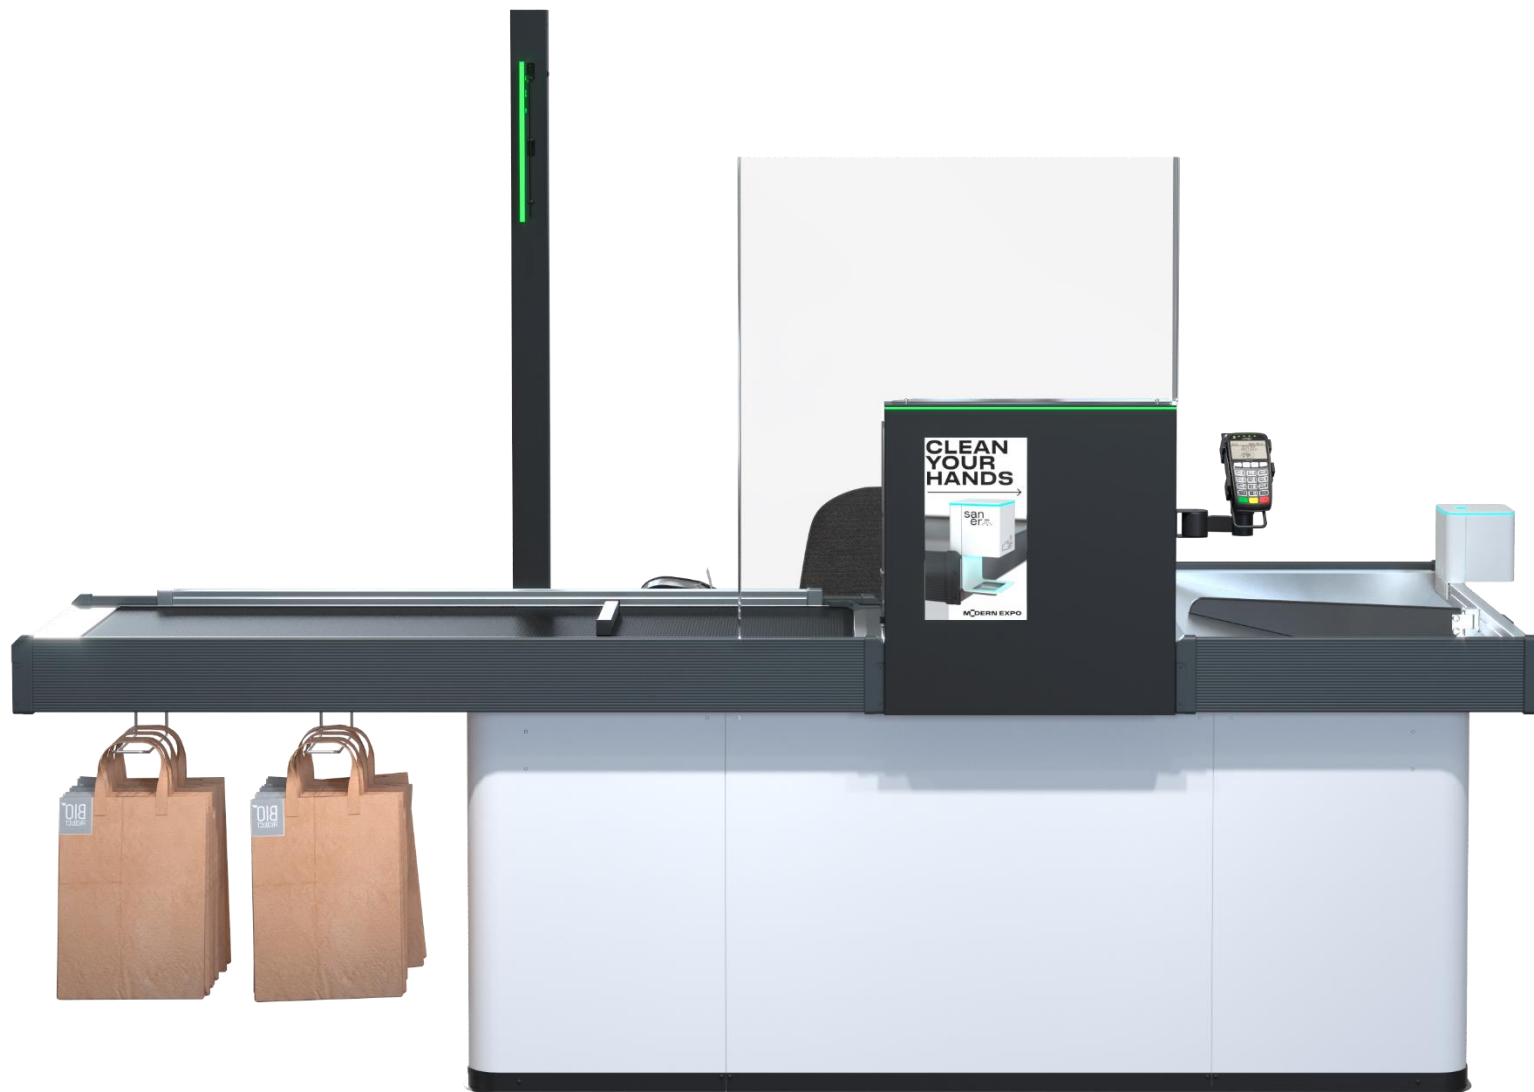

**LED
INDICATION**

**ACRYLIC
BARRIER**

**AUTOMATIC
SANITIZER**

**PROMO
SCREEN**

**ROTATED
ELEMENTS**