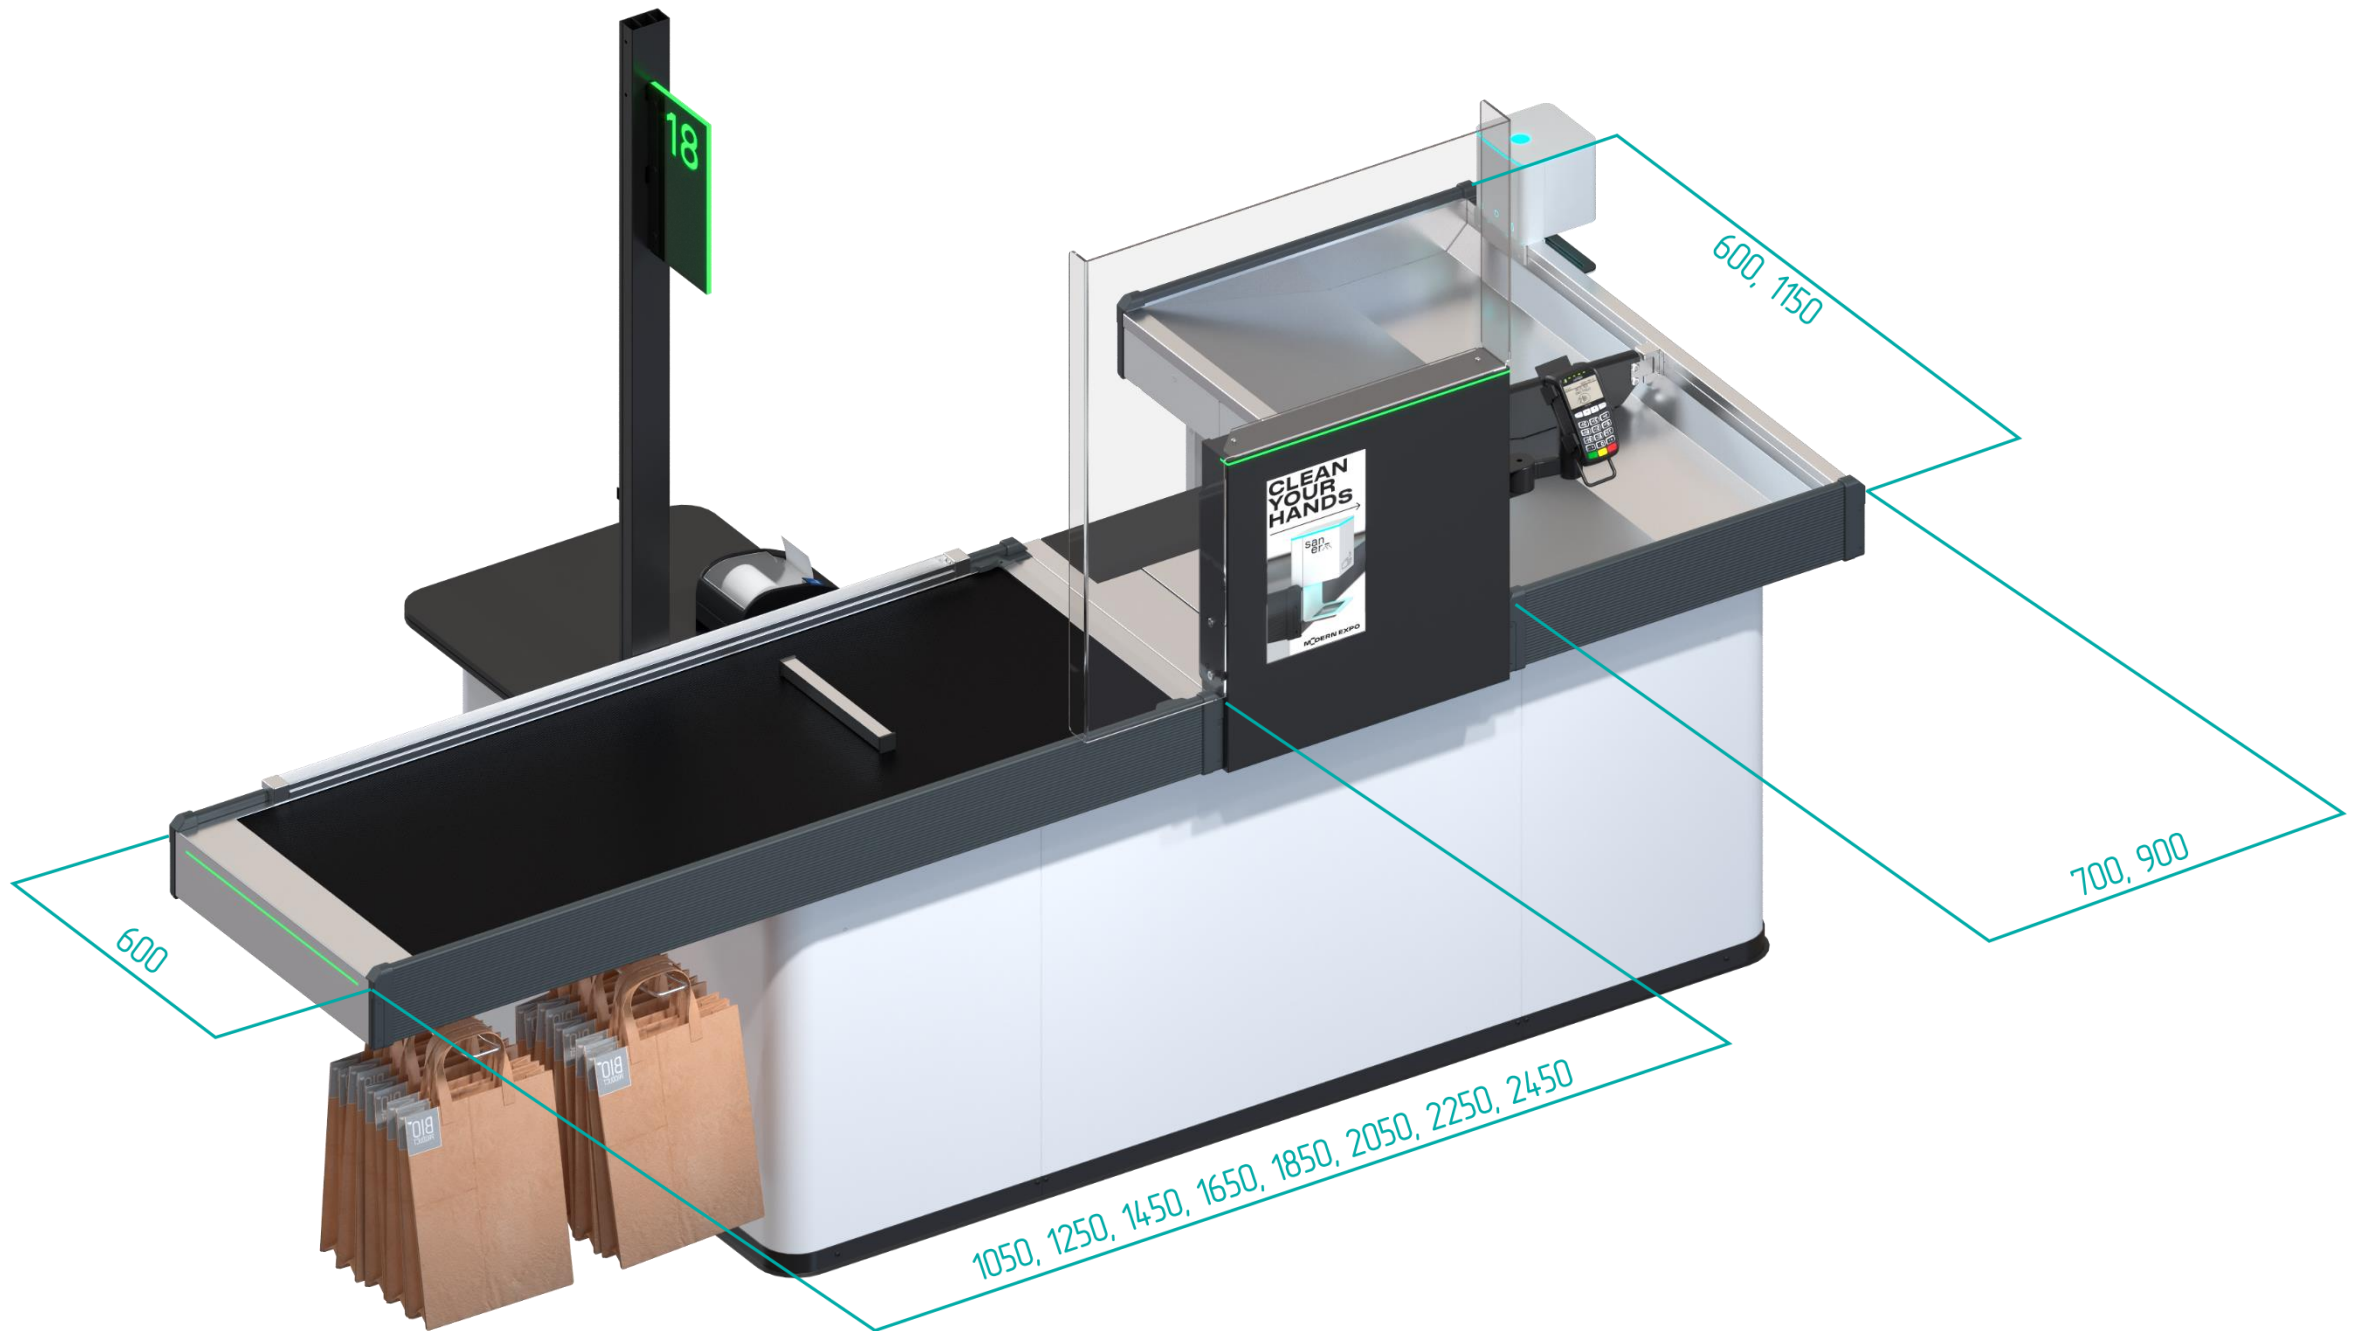

Since the transformation of retail space requires the evolution of equipment and paying methods, new concepts, hardware and software tools being introduced

The EVO SELINE range of counters was designed to meet the new customers' expectations based on speed, convenience and the personalization of shopping experience

EVO
S E L I N E

RANGE

TYPE ONE

Checkout counter with a wide basin and cashier's desk

The format of stores from mini-markets to hypermarkets

TYPE TWO

Checkout counter with a narrow basin
and cash desk

Format from mini-markets to
hypermarkets

TYPE THREE

Checkout counter with a wide basin

The format from mini-markets to hypermarkets and even Cash & Carry

TYPE FOUR

Checkout counter with narrow basin

The format from mini-markets to hypermarkets and even Cash & Carry