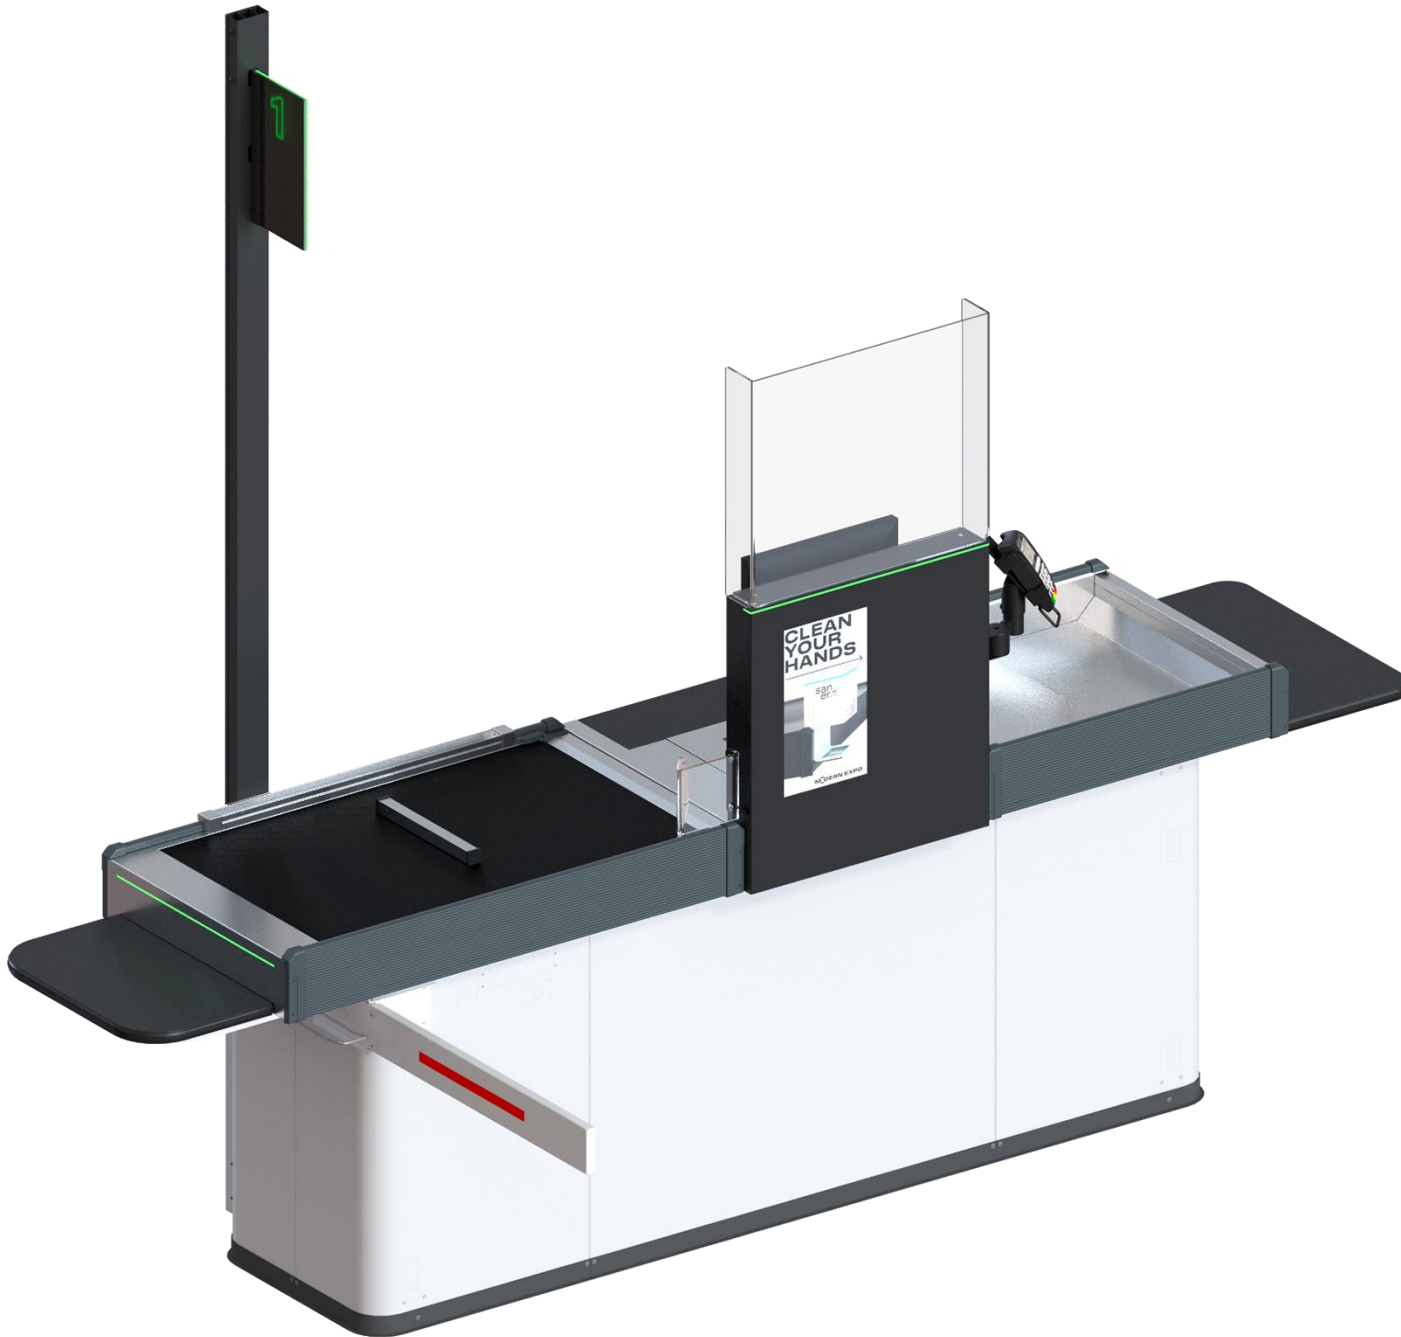

Since the transformation of retail space requires the evolution of equipment and paying methods, new concepts, hardware and software tools being introduced

The EVO SELINE range of counters was designed to meet the new customers' expectations based on speed, convenience and the personalization of shopping experience

EVO
S E L I N E

RANGE

TYPE ONE

Checkout counter with a wide basin and cashier's desk

The format of stores from mini-markets to hypermarkets

TYPE TWO

Checkout counter with a narrow basin
and cash desk

Format from mini-markets to
hypermarkets

TYPE THREE

Checkout counter with a wide basin

The format from mini-markets to hypermarkets and even Cash & Carry

TYPE FOUR

Checkout counter with narrow basin

The format from mini-markets to hypermarkets and even Cash & Carry